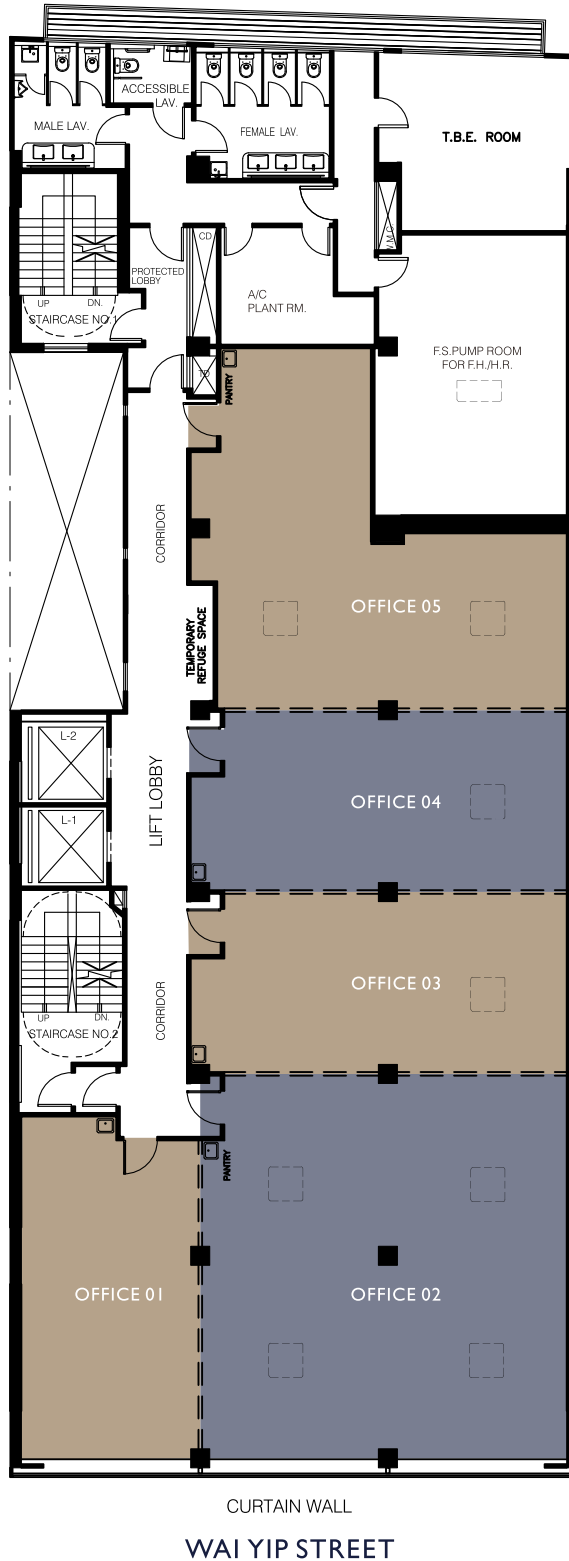

 CEILING MOUNTED CASSETTE (ROUND FLOW) TYPE

**Leasing Enquiries 租務查詢**

Tel 電話: (852) 6999 9162 Email 電郵: [info@mg162.hk](mailto:info@mg162.hk)

**Important Notes 重要聲明:**

The plans is for reference only, not to scale and subject to change. 平面圖只供參考, 並非按照比例繪畫及可能作出改動。