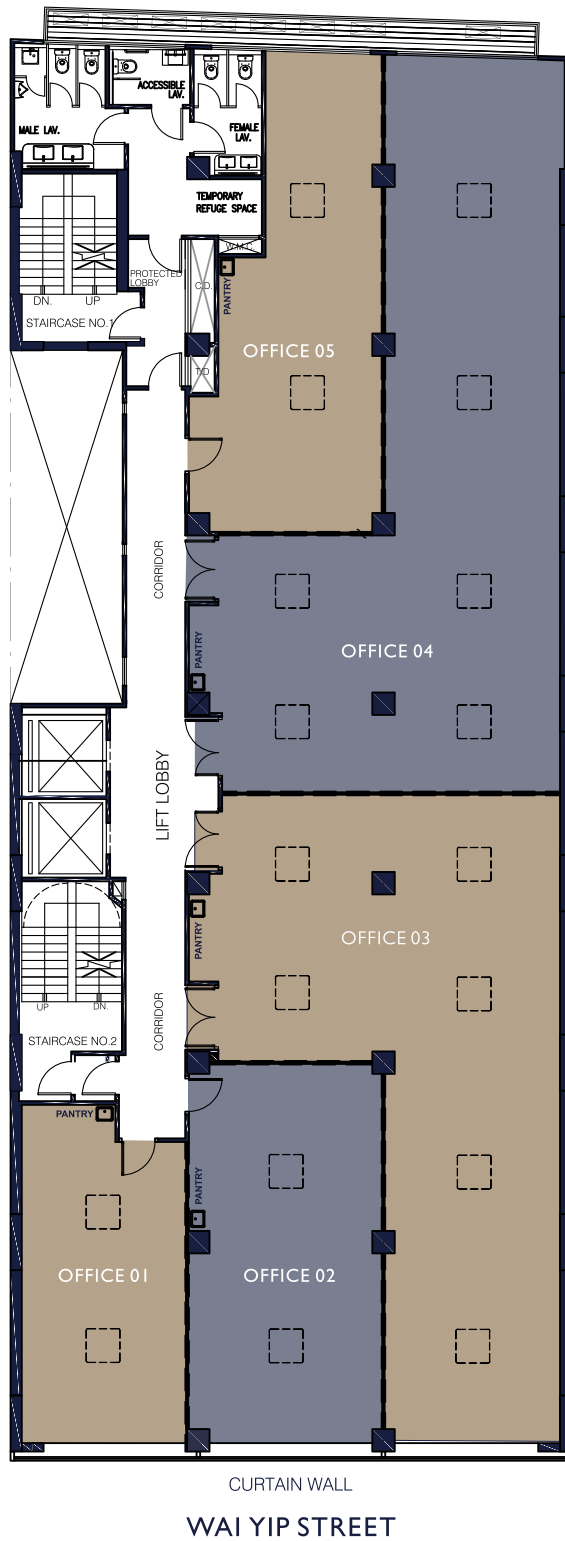

 CEILING MOUNTED CASSETTE (ROUND FLOW) TYPE

**Leasing Enquiries 租務查詢**

Tel 電話: (852) 6999 9162 Email 電郵: [info@mg162.hk](mailto:info@mg162.hk)

**Important Notes 重要聲明:**

The plans is for reference only, not to scale and subject to change. 平面圖只供參考, 並非按照比例繪畫及可能作出改動。