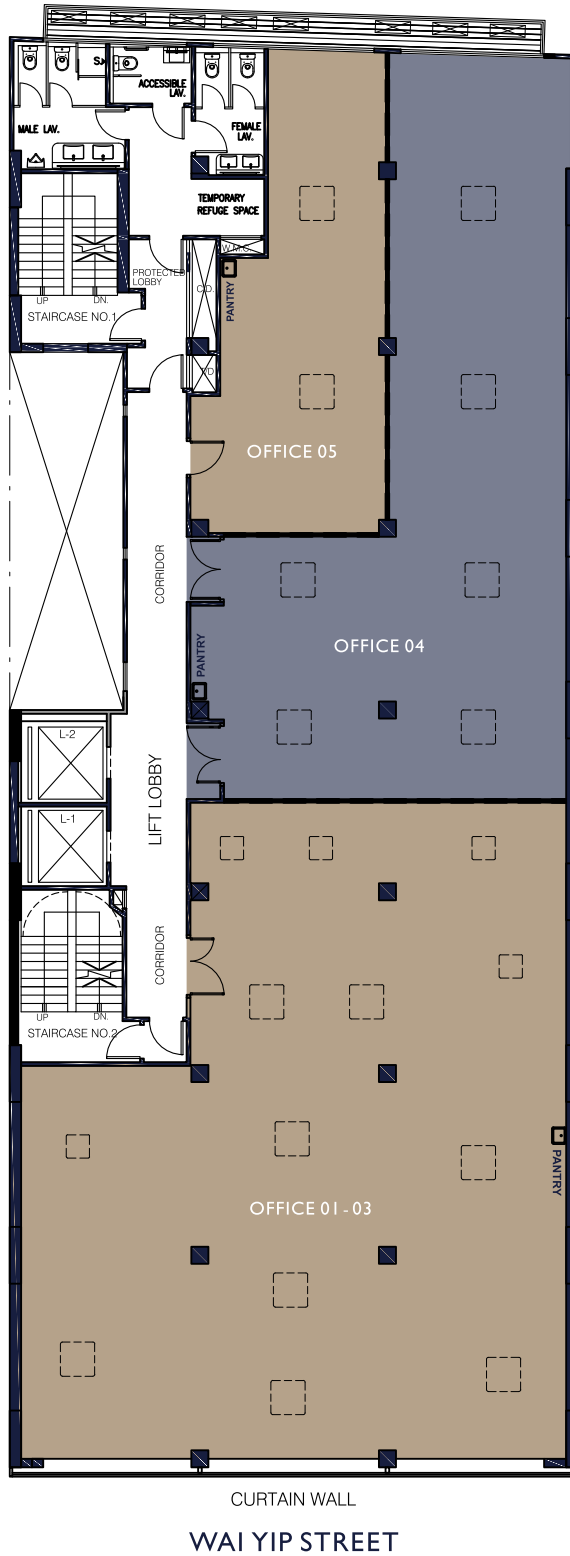

 CEILING MOUNTED CASSETTE (ROUND FLOW) TYPE

**Leasing Enquiries 租務查詢**

Tel 電話: (852) 6999 9162 Email 電郵: [info@mg162.hk](mailto:info@mg162.hk)

**Important Notes 重要聲明:**

The plans is for reference only, not to scale and subject to change. 平面圖只供參考, 並非按照比例繪畫及可能作出改動。

☐ CEILING MOUNTED CASSETTE (ROUND FLOW) TYPE

**Leasing Enquiries 租務查詢**

Tel 電話: (852) 6999 9162 Email 電郵: info@mg162.hk

**Important Notes 重要聲明:**

The plans is for reference only, not to scale and subject to change. 平面圖只供參考, 並非按照比例繪畫及可能作出改動。