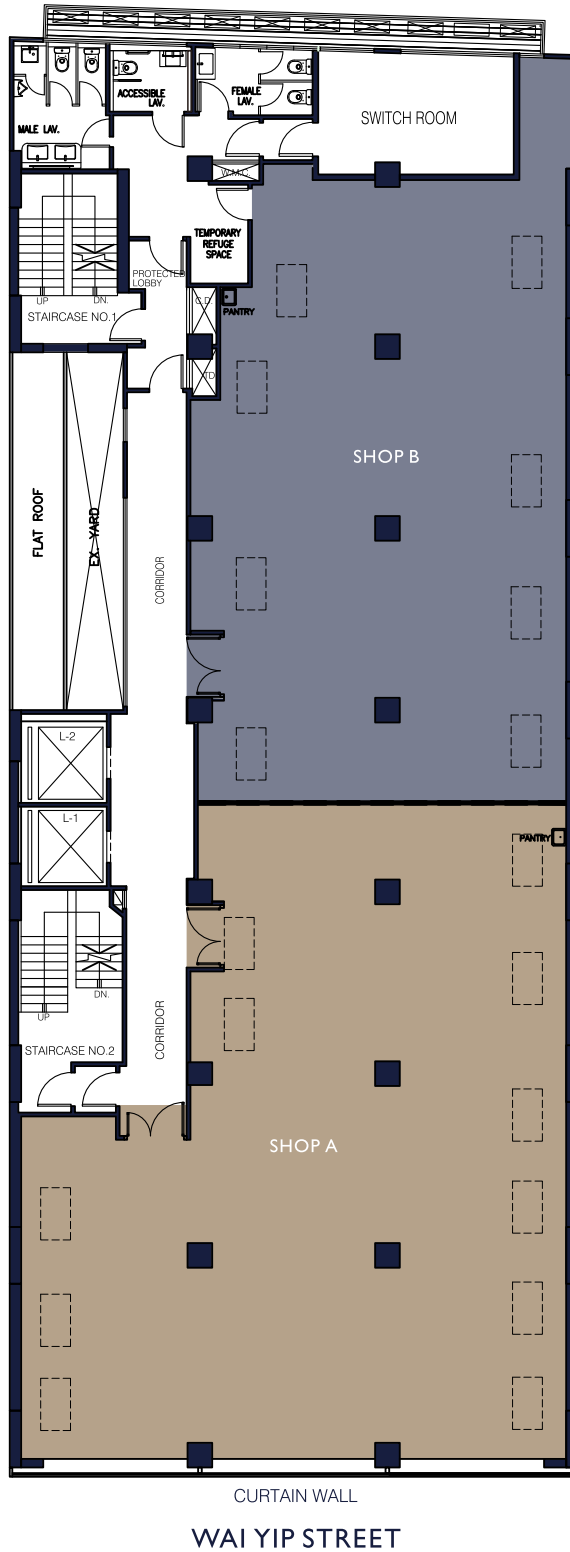

CEILING MOUNTED DUCT TYPE

Leasing Enquiries 租務查詢

Tel 電話: (852) 6999 9162 Email 電郵: info@mg162.hk

Important Notes 重要聲明:

The plans is for reference only, not to scale and subject to change. 平面圖只供參考, 並非按照比例繪畫及可能作出改動。