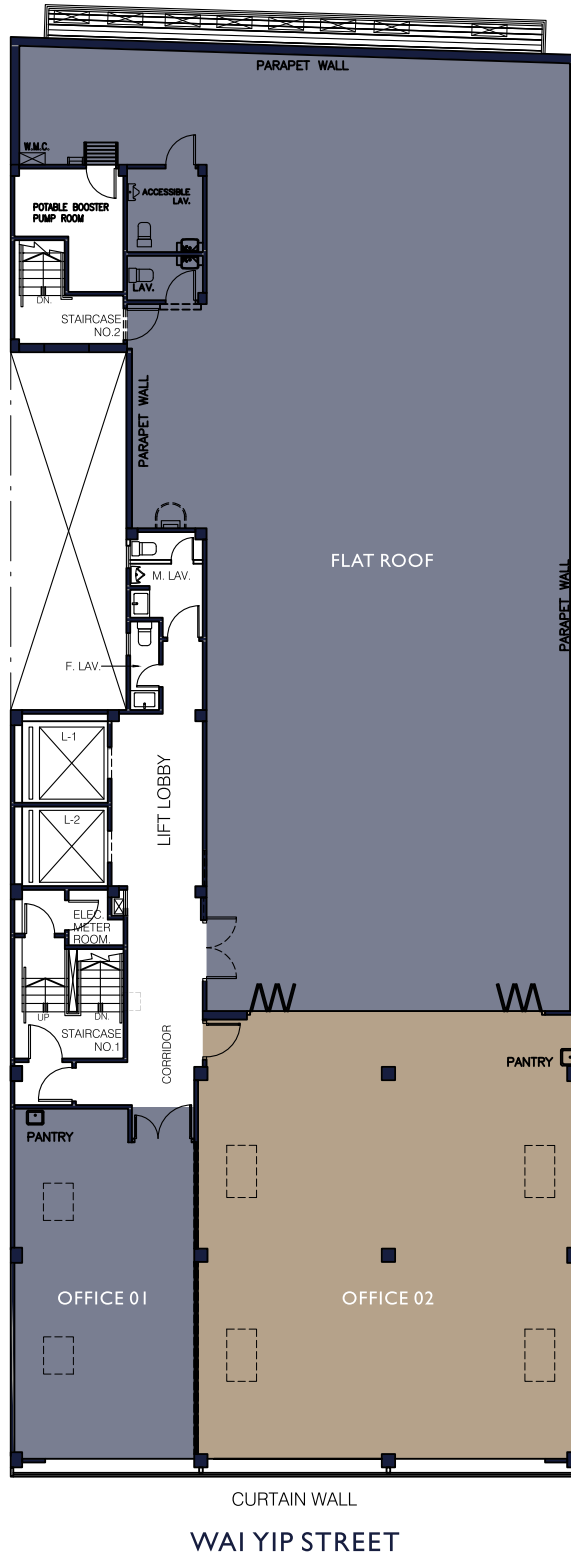

CEILING MOUNTED DUCT TYPE

Leasing Enquiries 租務查詢

Tel 電話: (852) 6999 9162 Email 電郵: info@mg162.hk

Important Notes 重要聲明:

The plans is for reference only, not to scale and subject to change. 平面圖只供參考, 並非按照比例繪畫及可能作出改動。